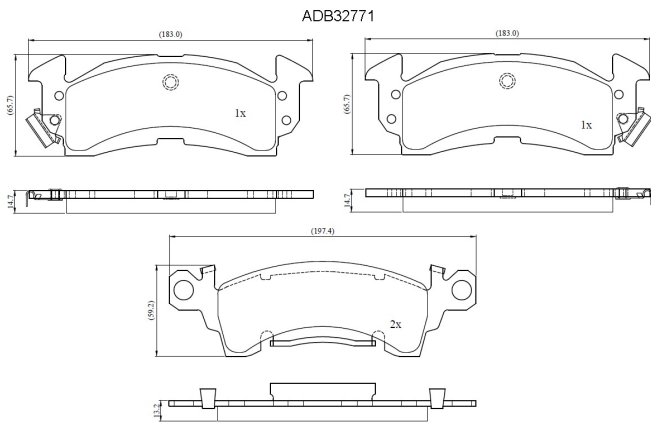

Make: CADILLAC

Model: Fleetwood

Part Number: ADB32771

Vehicle Manufacturing/Engine:

Specifications

Fitting Position	:	Front
Model Date	:	93-96
Or. Caliper	:	
WVA	:	

FMSI	:	728A-D52
Length	:	183/197.4
Width	:	65.7/59.2
Thickness	:	14.7/13.2