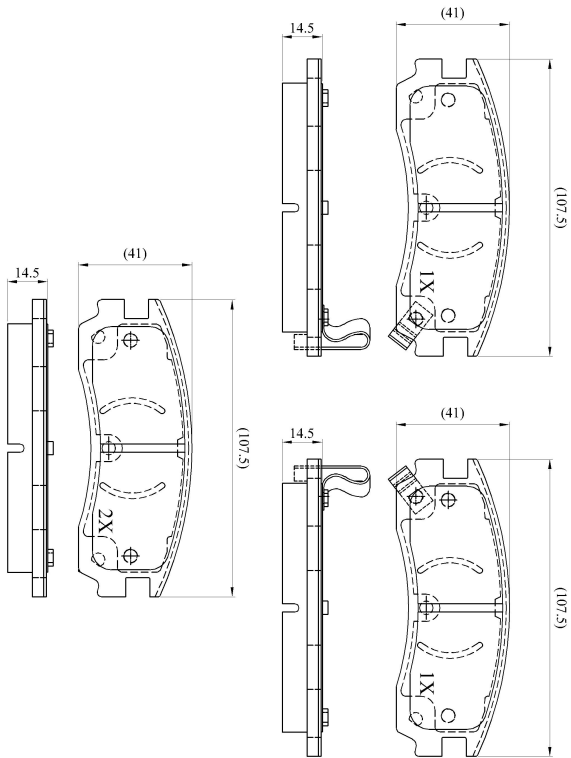

**Make: CADILLAC**

**Model: Seville**

**Part Number: ADB3782**

**Vehicle Manufacturing/Engine:**

ADB3782

## Specifications

|                         |   |                       |
|-------------------------|---|-----------------------|
| <b>Fitting Position</b> | : | Front                 |
| <b>Model Date</b>       | : | 01/97->               |
| <b>Or. Caliper</b>      | : | Akebono               |
| <b>WVA</b>              | : | 23,36,12,33,62,23,363 |
| <b>FMSI</b>             | : |                       |
| <b>Length</b>           | : | 107.5                 |
| <b>Width</b>            | : | 41                    |
| <b>Thickness</b>        | : | 14.5                  |