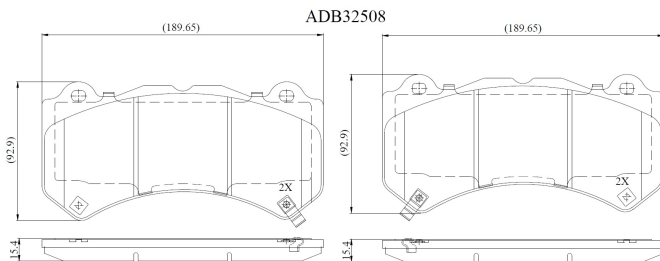

Make: CADILLAC

Model: STS

Part Number: ADB32508

Vehicle Manufacturing/Engine:

Specifications

Fitting Position	:	Front
Model Date	:	2010-
Or. Caliper	:	
WVA	:	
FMSI	:	D1405
Length	:	189.65
Width	:	92.9

Thickness

:

15.4