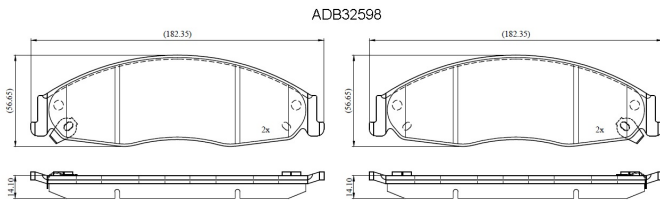

Make: CADILLAC

Model: STS

Part Number: ADB32598

Vehicle Manufacturing/Engine:

Specifications

Fitting Position	:	Front
Model Date	:	05-Jun
Or. Caliper	:	
WVA	:	
FMSI	:	D921
Length	:	182.35
Width	:	56.65
Thickness	:	14.1