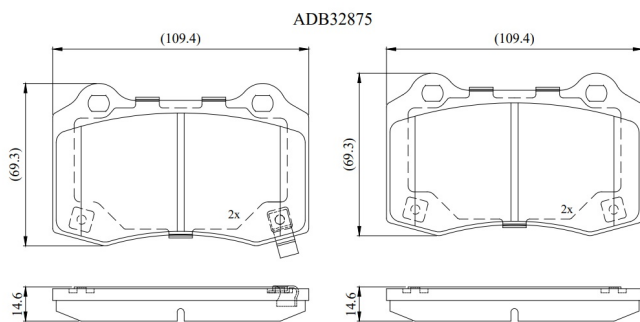

Make: CADILLAC

Model: STS

Part Number: ADB32875

Vehicle Manufacturing/Engine:

Specifications

Fitting Position	:	Rear
Model Date	:	06-Oct
Or. Caliper	:	
WVA	:	
FMSI	:	7958-D1053
Length	:	109.4

Width	:	69.3
Thickness	:	14.6