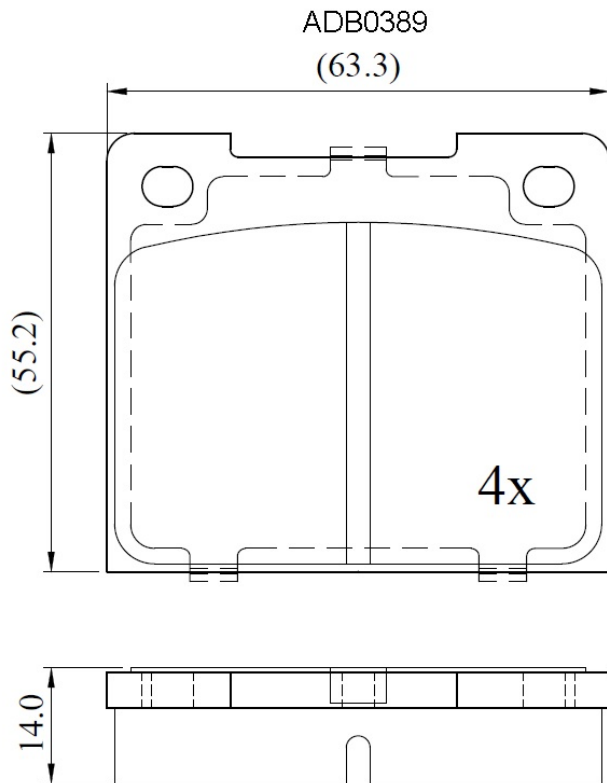

Make: CATERHAM

Model: Seven

Part Number: ADB0389

Vehicle Manufacturing/Engine:

Specifications

Fitting Position	:	Front
Model Date	:	01/94->
Or. Caliper	:	Lucas
WVA	:	20088
FMSI	:	
Length	:	63.3
Width	:	55.2
Thickness	:	14