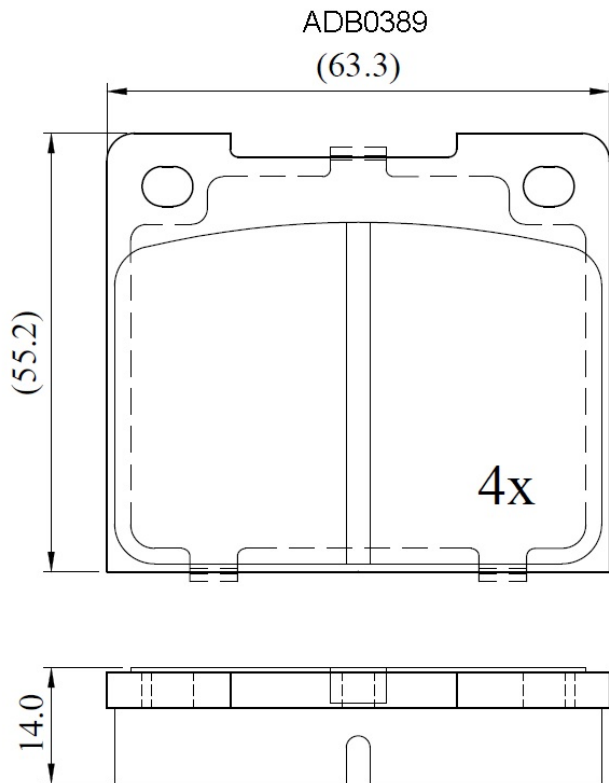

Make: CATERHAM

Model: Seven

Part Number: ADB0389

Vehicle Manufacturing/Engine:

Specifications

Fitting Position	:	Front
Model Date	:	01/86->
Or. Caliper	:	Lucas
WVA	:	20088
FMSI	:	
Length	:	63.3
Width	:	55.2
Thickness	:	14