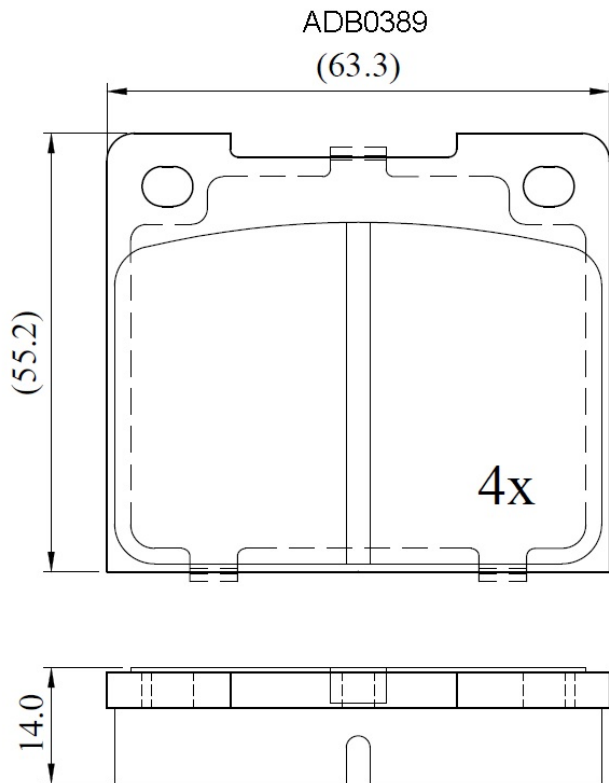

Make: CATERHAM

Model: Seven

Part Number: ADB0389

Vehicle Manufacturing/Engine:

Specifications

Fitting Position	:	Front
Model Date	:	01/98->
Or. Caliper	:	Lucas
WVA	:	20088
FMSI	:	
Length	:	63.3
Width	:	55.2
Thickness	:	14