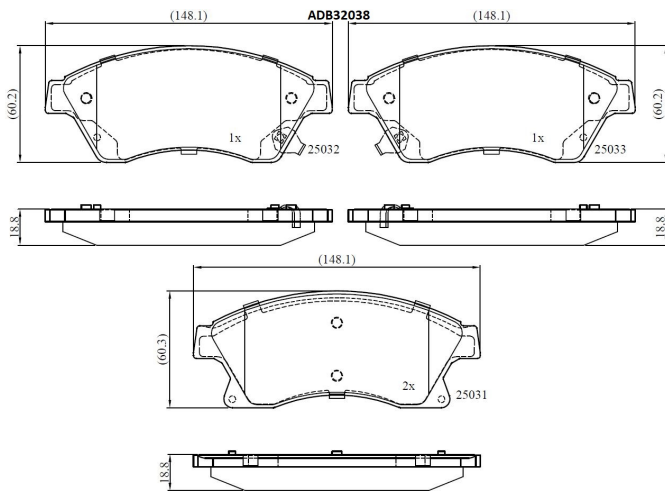

Make: CHEVROLET

Model: AVEO Hatchback

Part Number: ADB32038

Vehicle Manufacturing/Engine:

Specifications

Fitting Position	:	Front
Model Date	:	07/11-
Or. Caliper	:	Bosch
WVA	:	25031, 25032,25033

FMSI	:	
Length	:	148.1
Width	:	60.3
Thickness	:	18.8