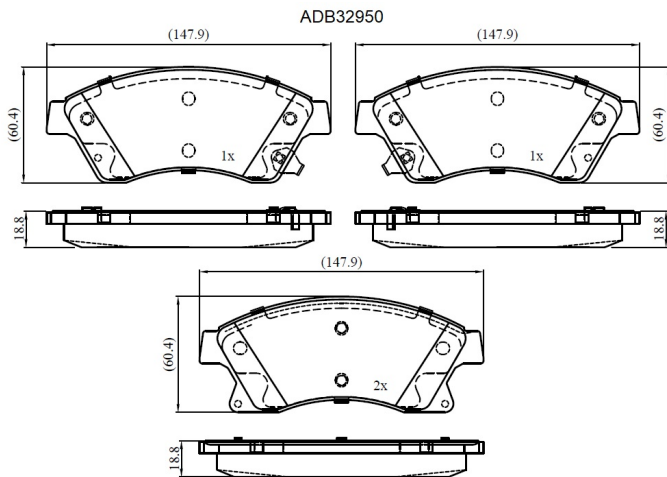

Make: CHEVROLET

Model: AVEO Hatchback

Part Number: ADB32950

Vehicle Manufacturing/Engine:

Specifications

Fitting Position	:	Front
Model Date	:	2011-2015
Or. Caliper	:	
WVA	:	25031

FMSI	:
Length	:
Width	:
Thickness	: