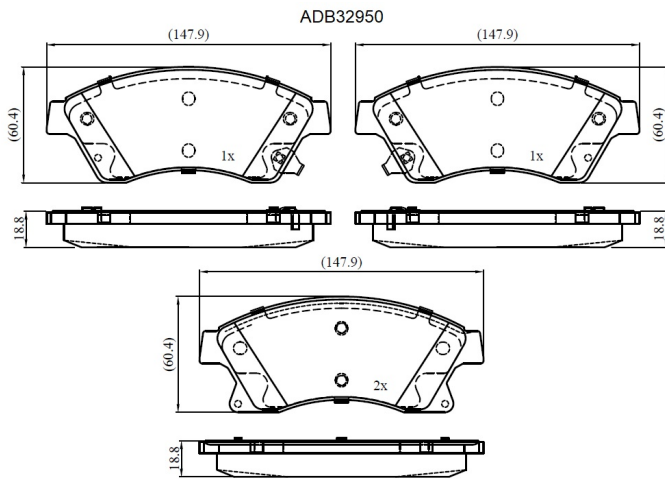

Make: CHEVROLET

Model: AVEO Hatchback

Part Number: ADB32950

Vehicle Manufacturing/Engine:

Specifications

Fitting Position	:	Front
Model Date	:	2011-
Or. Caliper	:	
WVA	:	25031

FMSI	:
Length	:
Width	:
Thickness	: