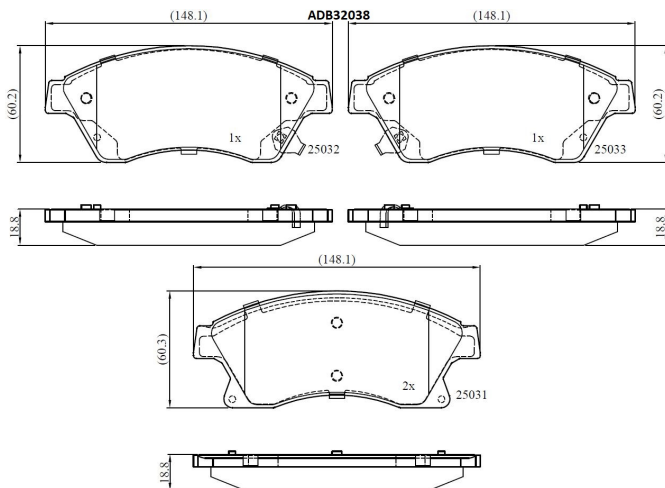

Make: CHEVROLET

Model: AVEO Saloon

Part Number: ADB32038

Vehicle Manufacturing/Engine:

Specifications

Fitting Position	:	Front
Model Date	:	07/11-
Or. Caliper	:	Bosch
WVA	:	25031, 25032,25033

FMSI	:	
Length	:	148.1
Width	:	60.3
Thickness	:	18.8