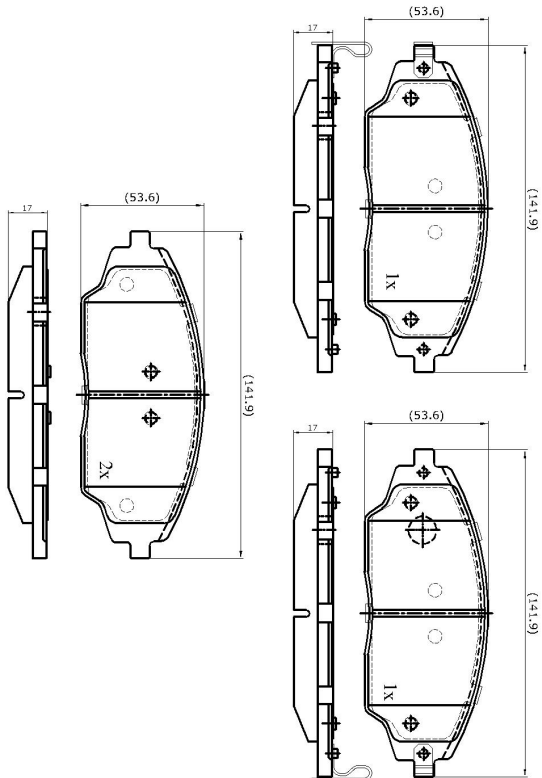

Make: CHEVROLET

Model: AVEO Saloon

Part Number: ADB36083

Vehicle Manufacturing/Engine:

Specifications

Fitting Position

:

Front

Model Date	:	11/2012->
Or. Caliper	:	
WVA	:	25722, 25723, 25724
FMSI	:	
Length	:	141.9
Width	:	53.6
Thickness	:	16.4