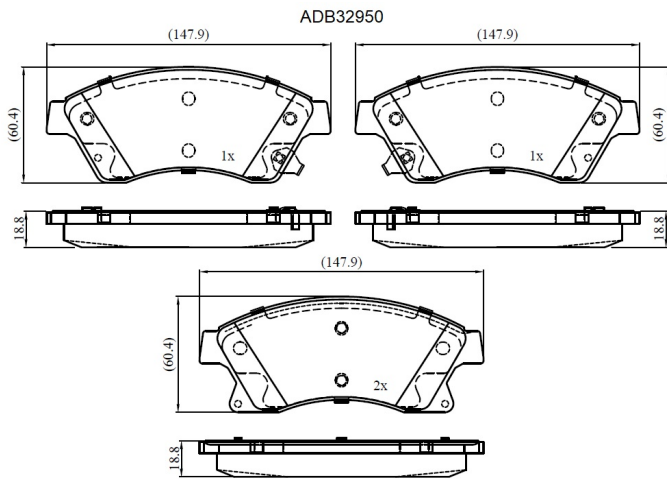

Make: CHEVROLET

Model: AVEO Saloon

Part Number: ADB32950

Vehicle Manufacturing/Engine:

Specifications

Fitting Position	:	Front
Model Date	:	2011-
Or. Caliper	:	
WVA	:	25031

FMSI	:
Length	:
Width	:
Thickness	: