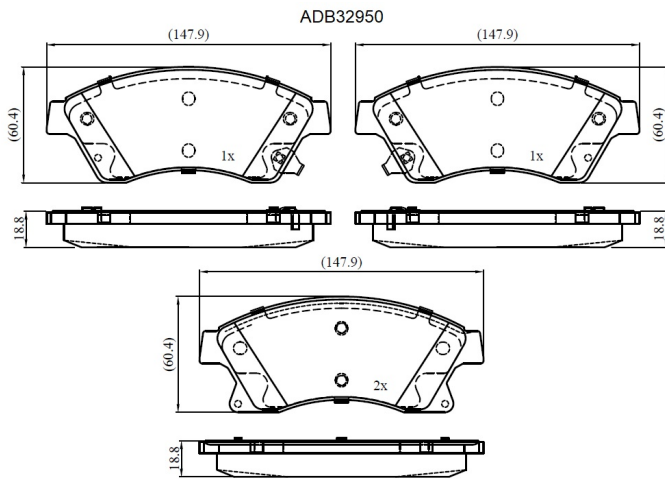

Make: CHEVROLET

Model: AVEO Saloon

Part Number: ADB32950

Vehicle Manufacturing/Engine:

Specifications

Fitting Position	:	Front
Model Date	:	2011-
Or. Caliper	:	
WVA	:	25031

FMSI	:
Length	:
Width	:
Thickness	: