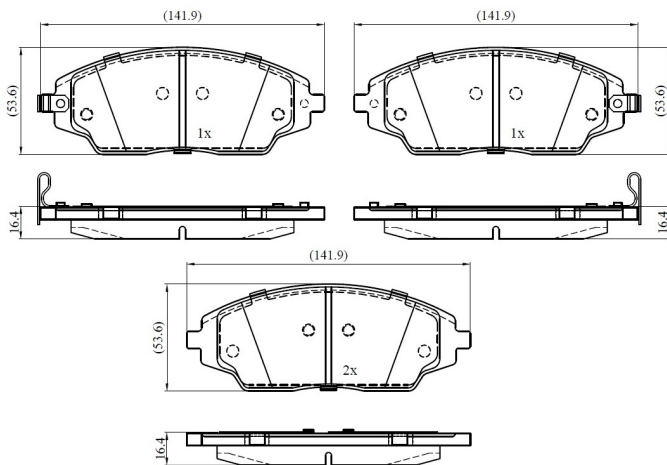

Make: CHEVROLET

Model: AVEO Saloon

Part Number: ADB33265

Vehicle Manufacturing/Engine:

ADB33265

Specifications

| | | |
|-------------------------|---|-----------|
| Fitting Position | : | Front |
| Model Date | : | 2011-2015 |
| Or. Caliper | : | |

| | | |
|------------------|---|-------|
| WVA | : | 25722 |
| FMSI | : | |
| Length | : | 141.9 |
| Width | : | 53.6 |
| Thickness | : | 16.4 |