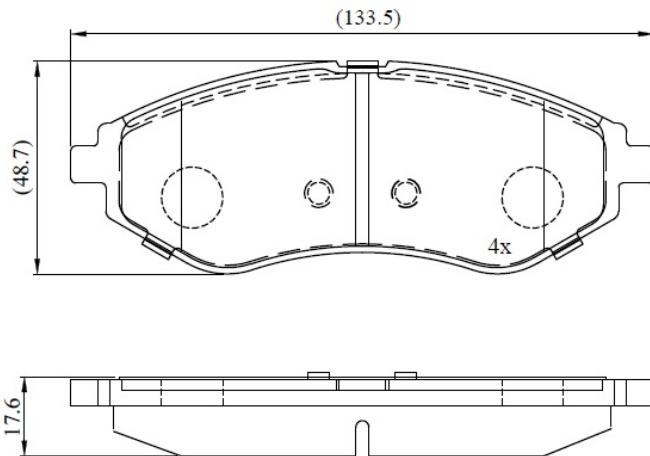

Make: CHEVROLET

Model: AVEO

Part Number: ADB02381

Vehicle Manufacturing/Engine:

ADB02381

Specifications

Fitting Position	:	Front
Model Date	:	03/11->
Or. Caliper	:	

WVA	:	
FMSI	:	
Length	:	133.5
Width	:	48.7
Thickness	:	17.6