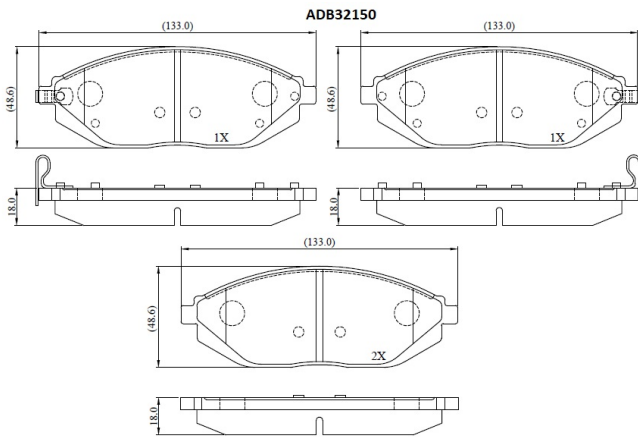

Make: CHEVROLET

Model: Beat

Part Number: ADB32150

Vehicle Manufacturing/Engine:

Specifications

Fitting Position	:	Front
Model Date	:	03/10-
Or. Caliper	:	Sumitomo
WVA	:	25268, 25269, 25270

FMSI	:	
Length	:	133
Width	:	48.6
Thickness	:	18