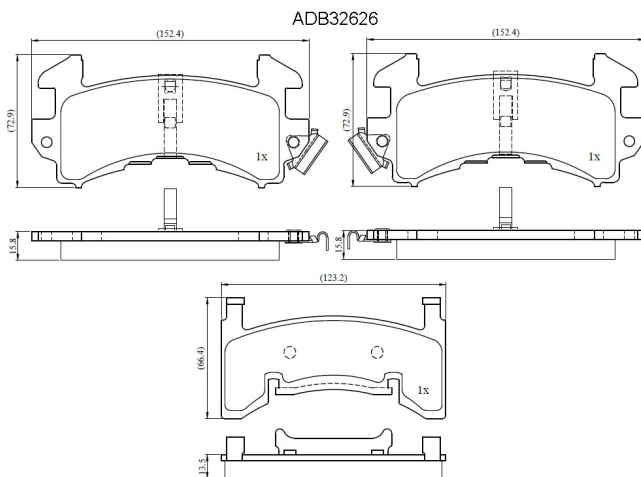

Make: CHEVROLET

Model: CAMARO

Part Number: ADB32626

Vehicle Manufacturing/Engine:

Specifications

Fitting Position	:	Front
Model Date	:	82-92
Or. Caliper	:	
WVA	:	

FMSI	:	D154
Length	:	152.4/123.2
Width	:	72.9/66.4
Thickness	:	15.8/13.5