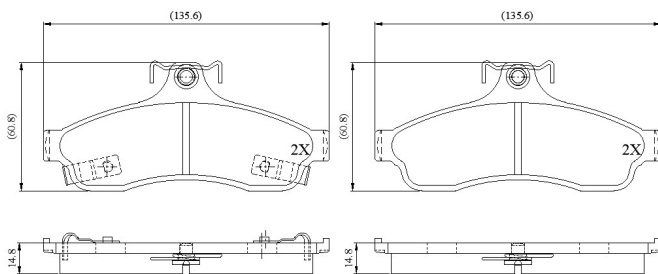

Make: CHEVROLET

Model: Caprice

Part Number: ADB3780

Vehicle Manufacturing/Engine:

ADB3780

Specifications

Fitting Position	:	Rear
Model Date	:	01/94-12/96
Or. Caliper	:	
WVA	:	
FMSI	:	
Length	:	135.6

Width	:	60.8
Thickness	:	14.8