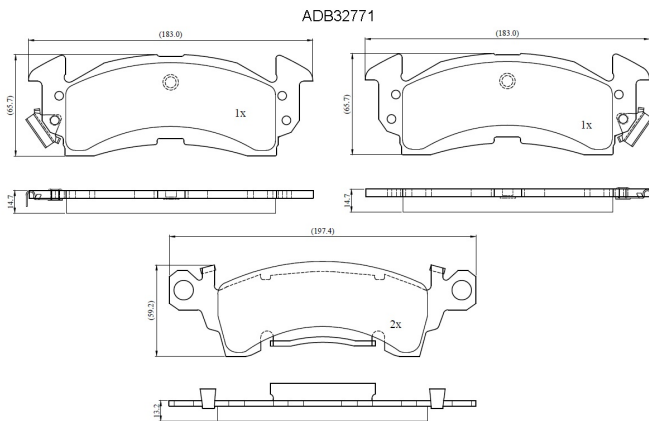

Make: CHEVROLET

Model: Caprice

Part Number: ADB32771

Vehicle Manufacturing/Engine:

Specifications

Fitting Position	:	Front
Model Date	:	68-96
Or. Caliper	:	
WVA	:	

FMSI	:	728A-D52
Length	:	183/197.4
Width	:	65.7/59.2
Thickness	:	14.7/13.2