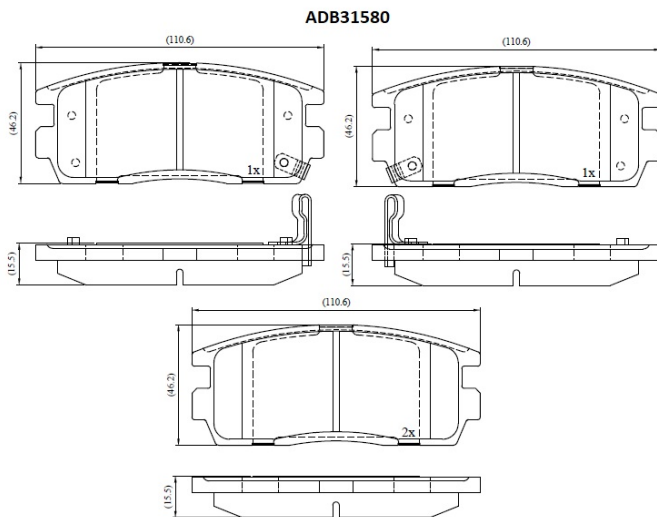

Make: CHEVROLET

Model: Captiva

Part Number: ADB31580

Vehicle Manufacturing/Engine:

Specifications

Fitting Position	:	Rear
Model Date	:	06/06-->
Or. Caliper	:	

WVA	:	2,44,99,24,500
FMSI	:	
Length	:	110.6
Width	:	46.3
Thickness	:	15.5