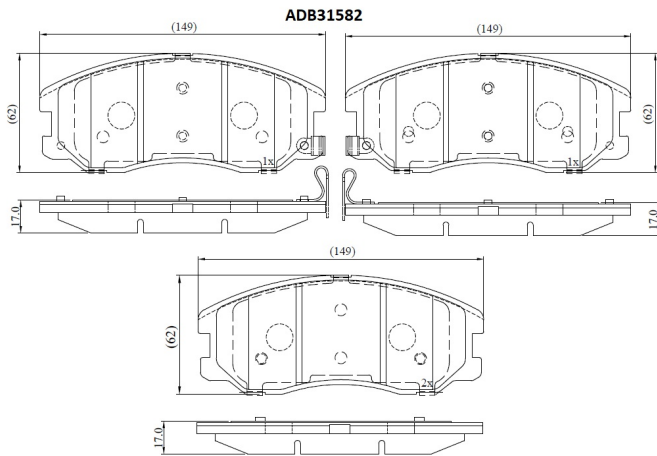

Make: CHEVROLET

Model: Captiva

Part Number: ADB31582

Vehicle Manufacturing/Engine:

Specifications

Fitting Position	:	Front
Model Date	:	2006-
Or. Caliper	:	
WVA	:	24,51,02,45,11,24,512

FMSI	:	
Length	:	149
Width	:	62
Thickness	:	17