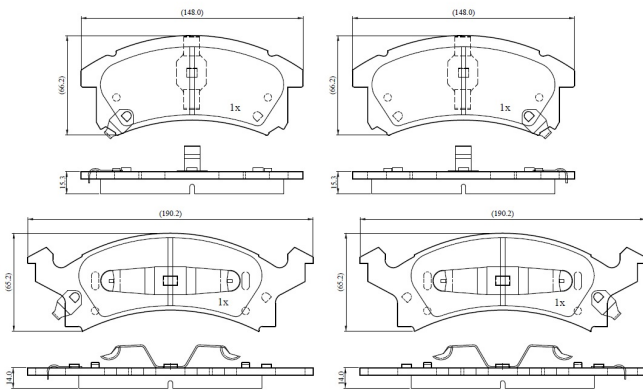

Make: CHEVROLET

Model: Cavalier Range

Part Number: ADB3483

Vehicle Manufacturing/Engine:

ADB3483

Specifications

Fitting Position	:	Front
Model Date	:	01/92-12/95
Or. Caliper	:	
WVA	:	
FMSI	:	

Length	:	147.6/190.2
Width	:	66.2/65.2
Thickness	:	15.3/14.0