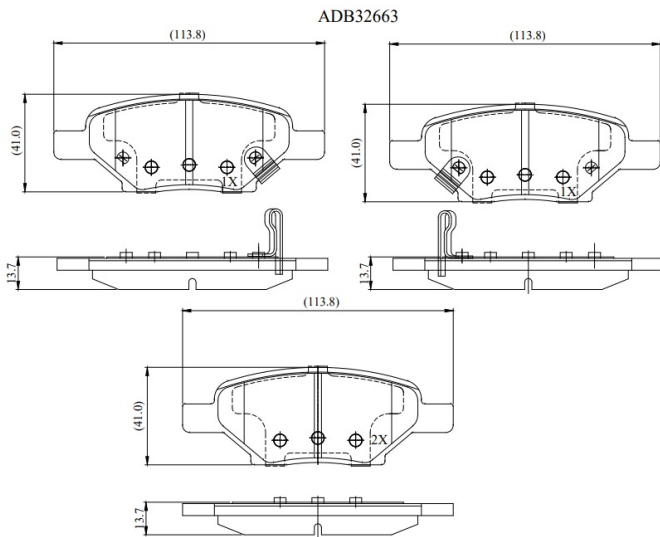

Make: CHEVROLET

Model: Cobalt

Part Number: ADB32663

Vehicle Manufacturing/Engine:

Specifications

Fitting Position	:	Rear
Model Date	:	05-Aug
Or. Caliper	:	

WVA	:	
FMSI	:	D1033
Length	:	113.8
Width	:	41
Thickness	:	13.7