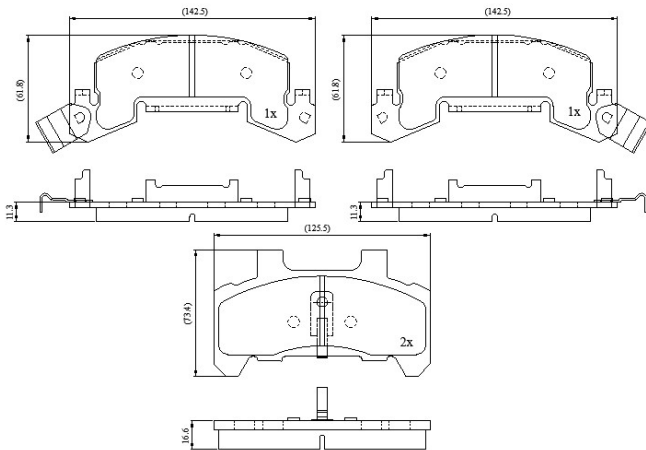

Make: CHEVROLET

Model: Corsica Range

Part Number: ADB3417

Vehicle Manufacturing/Engine:

ADB3417

Specifications

Fitting Position	:	Front
Model Date	:	01/88-12/91
Or. Caliper	:	Bendix

WVA	:	
FMSI	:	
Length	:	125.5/142.5
Width	:	73.4/64.0
Thickness	:	16.6/11.3