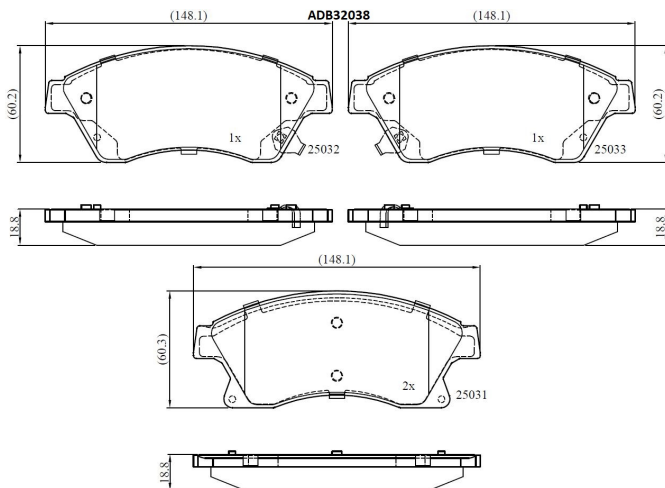

Make: CHEVROLET

Model: Cruze Hatchback

Part Number: ADB32038

Vehicle Manufacturing/Engine:

Specifications

Fitting Position	:	Front
Model Date	:	01/12-
Or. Caliper	:	Bosch
WVA	:	25031, 25032,25033

FMSI	:	
Length	:	148.1
Width	:	60.3
Thickness	:	18.8