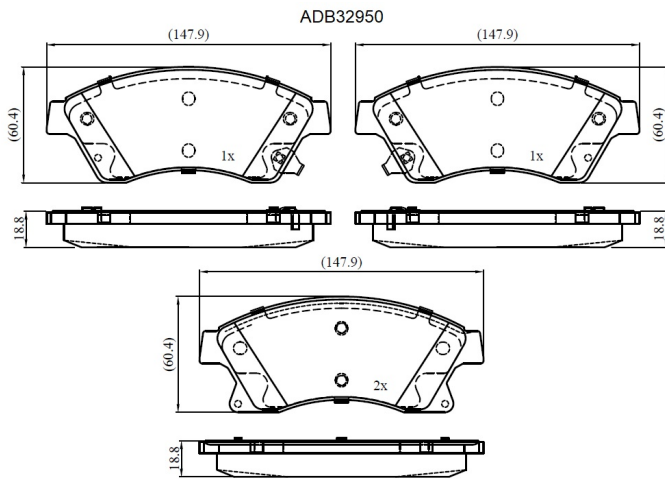

Make: CHEVROLET

Model: Cruze Hatchback

Part Number: ADB32950

Vehicle Manufacturing/Engine:

Specifications

Fitting Position	:	Front
Model Date	:	2013-2015
Or. Caliper	:	
WVA	:	25031

FMSI	:
Length	:
Width	:
Thickness	: