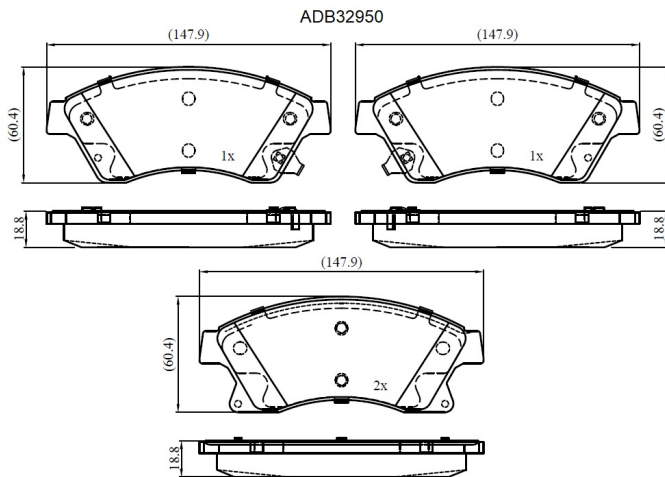

Make: CHEVROLET

Model: Cruze Hatchback

Part Number: ADB32950

Vehicle Manufacturing/Engine:

Specifications

Fitting Position	:	Front
Model Date	:	2011-
Or. Caliper	:	
WVA	:	25031

FMSI	:
Length	:
Width	:
Thickness	: