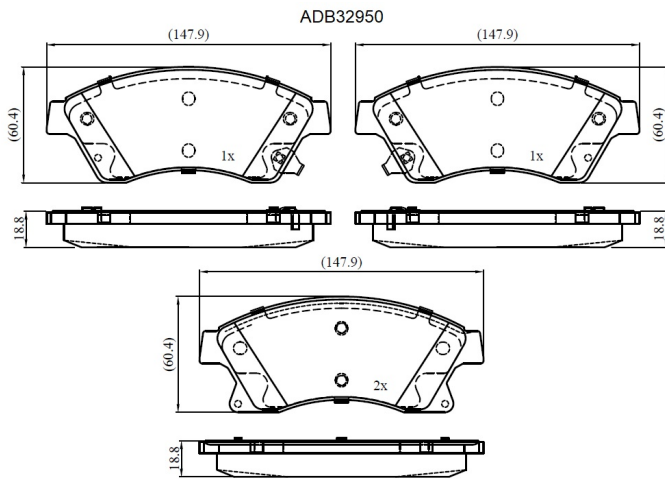

Make: CHEVROLET

Model: Cruze Hatchback

Part Number: ADB32950

Vehicle Manufacturing/Engine:

Specifications

Fitting Position	:	Front
Model Date	:	2011-2015
Or. Caliper	:	
WVA	:	25031

FMSI	:
Length	:
Width	:
Thickness	: