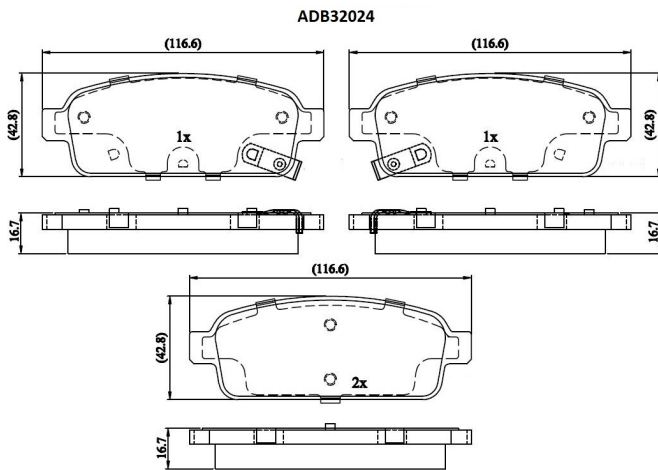

Make: CHEVROLET

Model: Cruze

Part Number: ADB32024

Vehicle Manufacturing/Engine:

Specifications

Fitting Position	:	Rear
Model Date	:	05/09-
Or. Caliper	:	Bosch
WVA	:	25096, 25097, 25098

FMSI	:	
Length	:	116.6
Width	:	42.8
Thickness	:	16.7