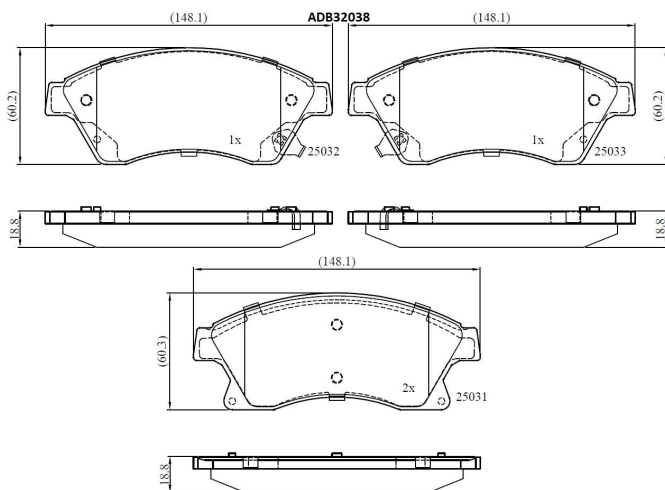

Make: CHEVROLET

Model: Cruze

Part Number: ADB32038

Vehicle Manufacturing/Engine:

Specifications

Fitting Position	:	Front
Model Date	:	05/09-
Or. Caliper	:	Bosch
WVA	:	25031, 25032,25033

FMSI	:	
Length	:	148.1
Width	:	60.3
Thickness	:	18.8