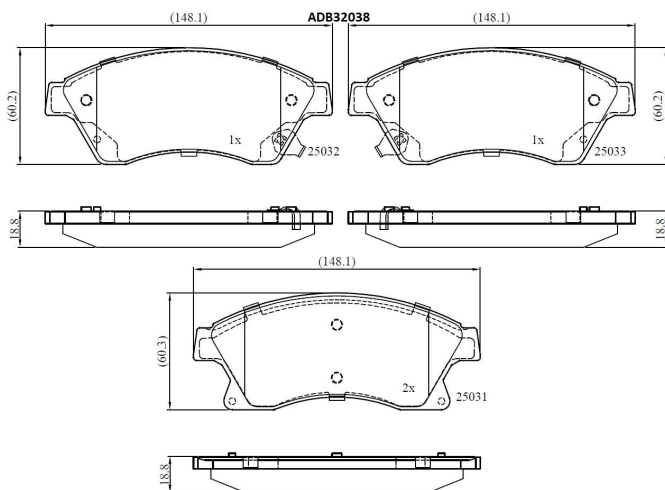

Make: CHEVROLET

Model: Cruze

Part Number: ADB32038

Vehicle Manufacturing/Engine:

Specifications

| | | |
|-------------------------|---|--------------------|
| Fitting Position | : | Front |
| Model Date | : | 01/12- |
| Or. Caliper | : | Bosch |
| WVA | : | 25031, 25032,25033 |

| | | |
|------------------|---|-------|
| FMSI | : | |
| Length | : | 148.1 |
| Width | : | 60.3 |
| Thickness | : | 18.8 |