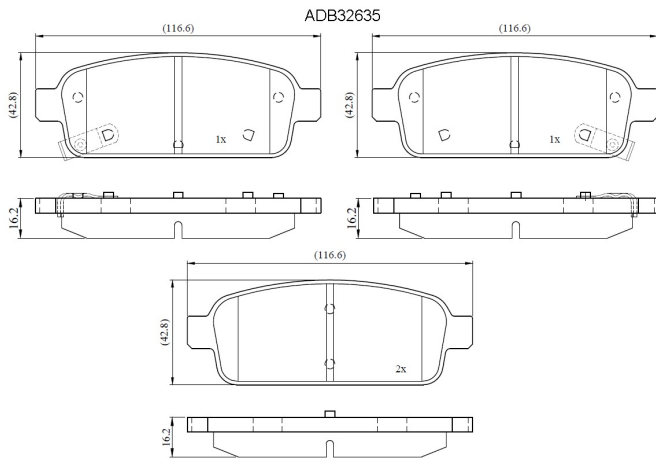

Make: CHEVROLET

Model: Cruze

Part Number: ADB32635

Vehicle Manufacturing/Engine:

Specifications

Fitting Position	:	Rear
Model Date	:	11-Dec
Or. Caliper	:	
WVA	:	

FMSI	:	D1468
Length	:	116.6
Width	:	42.8
Thickness	:	16.2