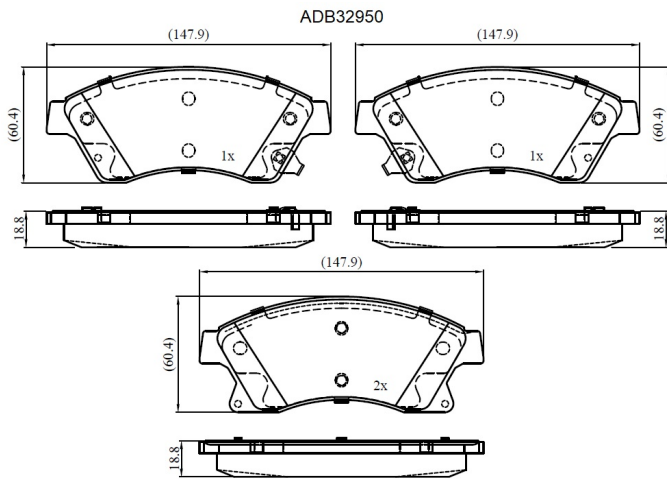

Make: CHEVROLET

Model: Cruze

Part Number: ADB32950

Vehicle Manufacturing/Engine:

Specifications

Fitting Position	:	Front
Model Date	:	2012-
Or. Caliper	:	
WVA	:	25031

FMSI	:
Length	:
Width	:
Thickness	: