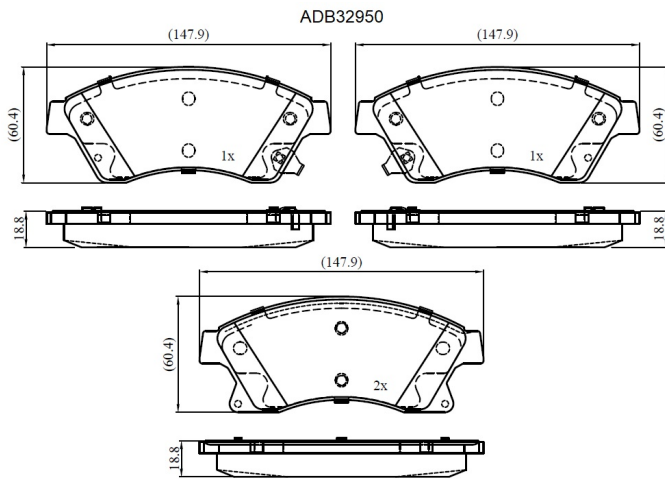

Make: CHEVROLET

Model: Cruze

Part Number: ADB32950

Vehicle Manufacturing/Engine:

Specifications

Fitting Position	:	Front
Model Date	:	2013-
Or. Caliper	:	
WVA	:	25031

FMSI	:
Length	:
Width	:
Thickness	: