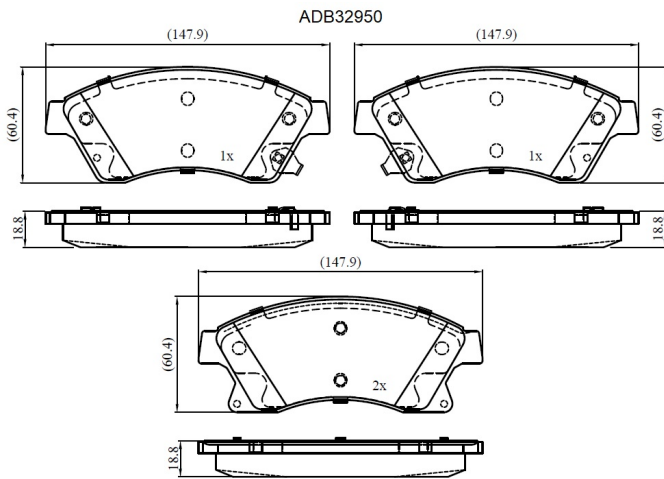

Make: CHEVROLET

Model: Cruze

Part Number: ADB32950

Vehicle Manufacturing/Engine:

Specifications

Fitting Position	:	Front
Model Date	:	2010-
Or. Caliper	:	
WVA	:	25031

FMSI	:
Length	:
Width	:
Thickness	: