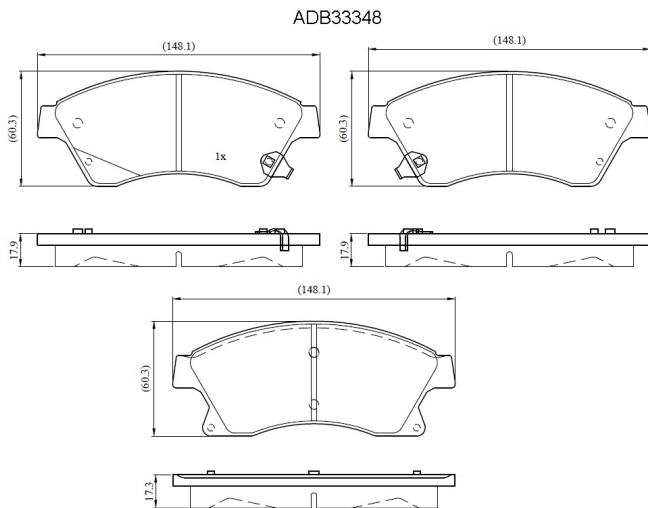

Make: CHEVROLET

Model: Cruze

Part Number: ADB33348

Vehicle Manufacturing/Engine:

Specifications

Fitting Position	:	Front
Model Date	:	11-Dec
Or. Caliper	:	

WVA	:	
FMSI	:	8697-D1522
Length	:	147.8
Width	:	60.3
Thickness	:	17.9