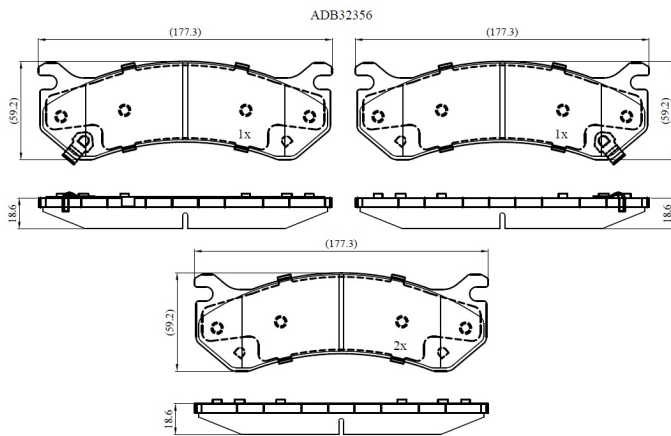

Make: CHEVROLET

Model: Express

Part Number: ADB32356

Vehicle Manufacturing/Engine:

Specifications

Fitting Position	:	Front
Model Date	:	01/2002-02/2007
Or. Caliper	:	
WVA	:	

FMSI	:	
Length	:	177.3
Width	:	59.2
Thickness	:	18.6