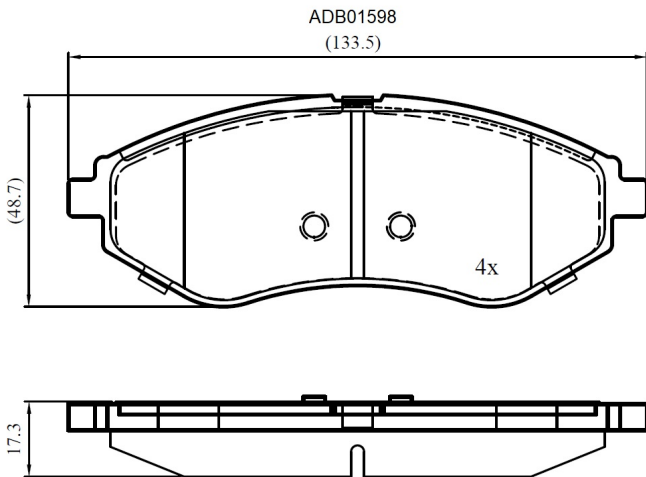

Make: CHEVROLET

Model: Kalos

Part Number: ADB01598

Vehicle Manufacturing/Engine:

Specifications

Fitting Position	:	Front
Model Date	:	03/05->
Or. Caliper	:	Akebono

WVA	:	23974
FMSI	:	
Length	:	133.5
Width	:	48.7
Thickness	:	17.3