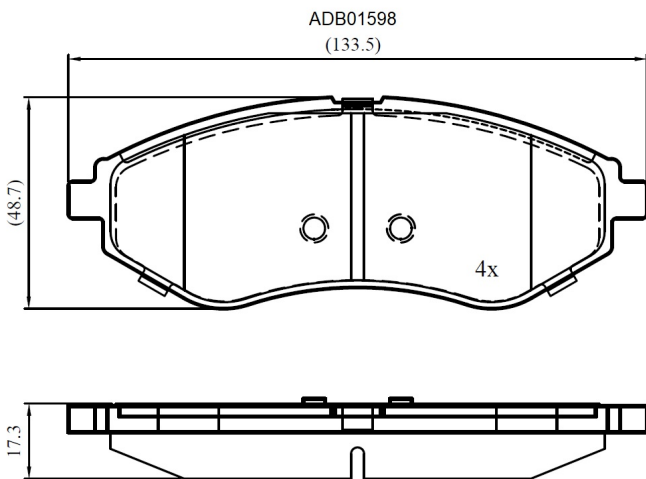

Make: CHEVROLET

Model: Kalos

Part Number: ADB01598

Vehicle Manufacturing/Engine:

Specifications

Fitting Position	:	Front
Model Date	:	03/05-
Or. Caliper	:	Akebono

WVA	:	23974
FMSI	:	
Length	:	133.5
Width	:	48.7
Thickness	:	17