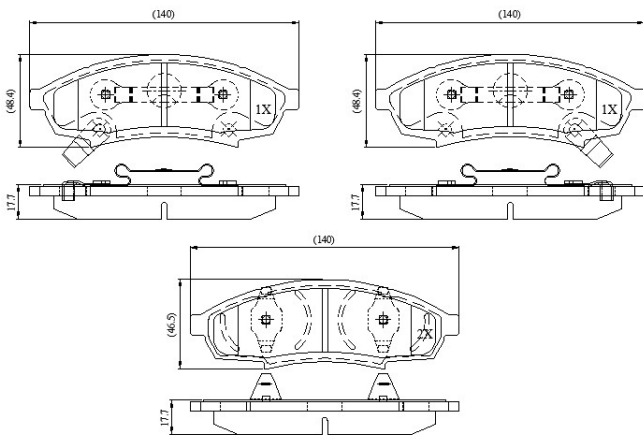

Make: CHEVROLET

Model: Lumina

Part Number: ADB3781

Vehicle Manufacturing/Engine:

ADB3781

Specifications

| | | |
|-------------------------|---|-------------|
| Fitting Position | : | Rear |
| Model Date | : | 01/90-11/94 |
| Or. Caliper | : | |
| WVA | : | |

| | | |
|------------------|---|-----------|
| FMSI | : | |
| Length | : | 140 |
| Width | : | 48.4/46.5 |
| Thickness | : | 17.7 |