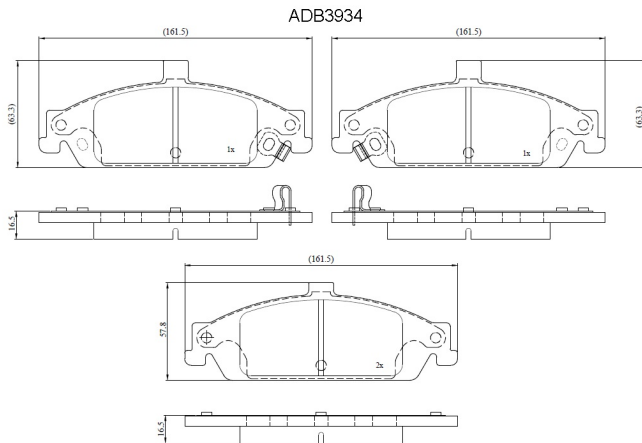

Make: CHEVROLET

Model: Malibu Range

Part Number: ADB3934

Vehicle Manufacturing/Engine:

Specifications

Fitting Position	:	Front
Model Date	:	01/97-12/97
Or. Caliper	:	
WVA	:	

FMSI	:	
Length	:	161.7
Width	:	63.3
Thickness	:	16.5