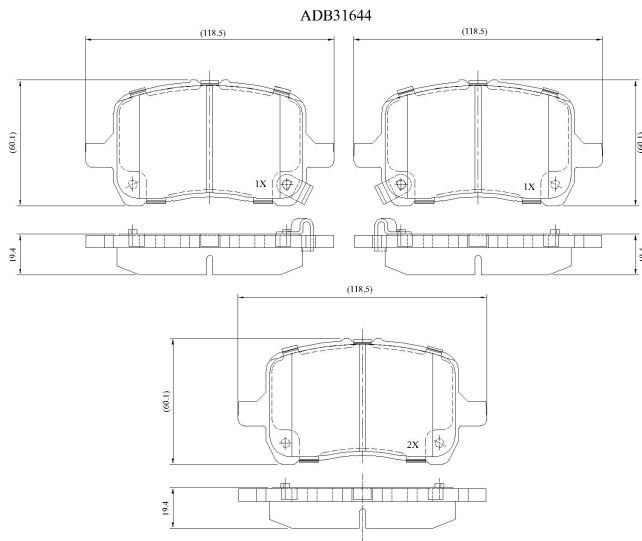

Make: CHEVROLET

Model: Malibu Range

Part Number: ADB31644

Vehicle Manufacturing/Engine:

Specifications

Fitting Position	:	Front
Model Date	:	05/07-->
Or. Caliper	:	

WVA	:	
FMSI	:	
Length	:	118.5
Width	:	60.1
Thickness	:	18.9