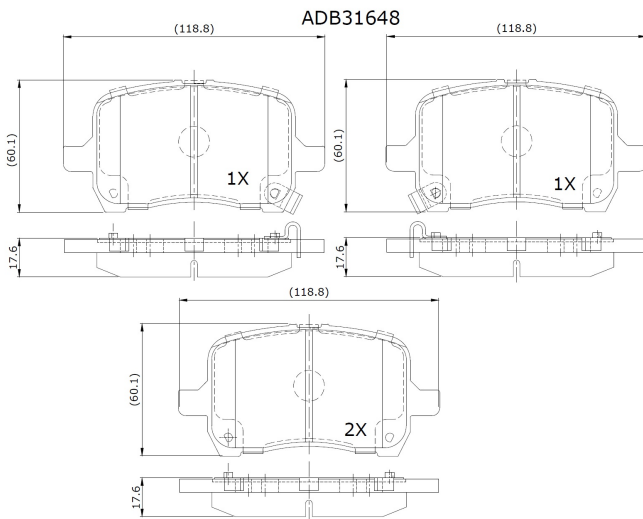

Make: CHEVROLET

Model: Malibu Range

Part Number: ADB31648

Vehicle Manufacturing/Engine:

Specifications

Fitting Position	:	Front
Model Date	:	08-->
Or. Caliper	:	

WVA	:	24817
FMSI	:	
Length	:	118.5
Width	:	60.1
Thickness	:	17.6