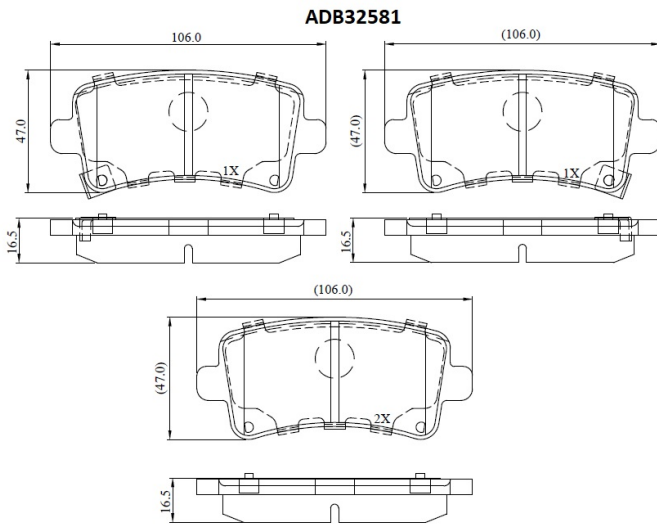

Make: CHEVROLET

Model: Malibu

Part Number: ADB32581

Vehicle Manufacturing/Engine:

Specifications

Fitting Position	:	Rear
Model Date	:	13-
Or. Caliper	:	

WVA	:	
FMSI	:	D1430
Length	:	106
Width	:	47
Thickness	:	16.5