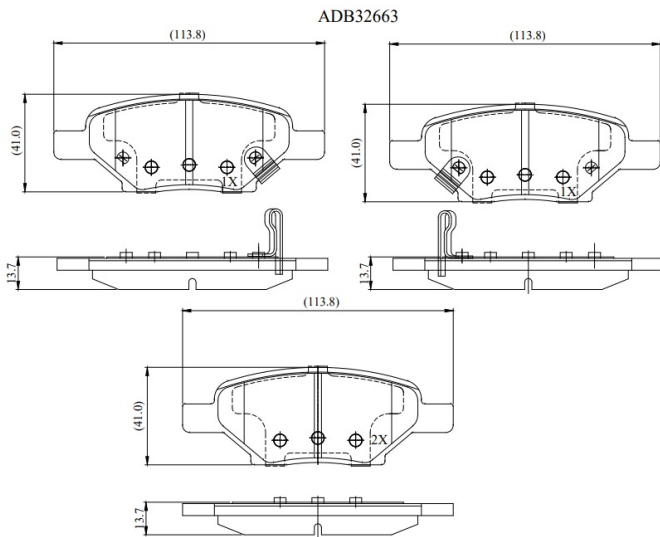

Make: CHEVROLET

Model: Malibu

Part Number: ADB32663

Vehicle Manufacturing/Engine:

Specifications

Fitting Position	:	Rear
Model Date	:	04-Dec
Or. Caliper	:	

WVA	:	
FMSI	:	D1033
Length	:	113.8
Width	:	41
Thickness	:	13.7