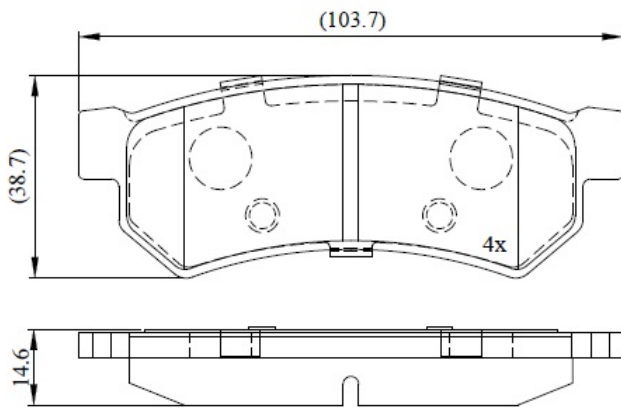

Make: CHEVROLET

Model: Optra

Part Number: ADB02113

Vehicle Manufacturing/Engine:

ADB02113

Specifications

Fitting Position	:	Rear
Model Date	:	2007-
Or. Caliper	:	
WVA	:	25232

FMSI	:	
Length	:	103.6
Width	:	38.7
Thickness	:	15.0/14.4