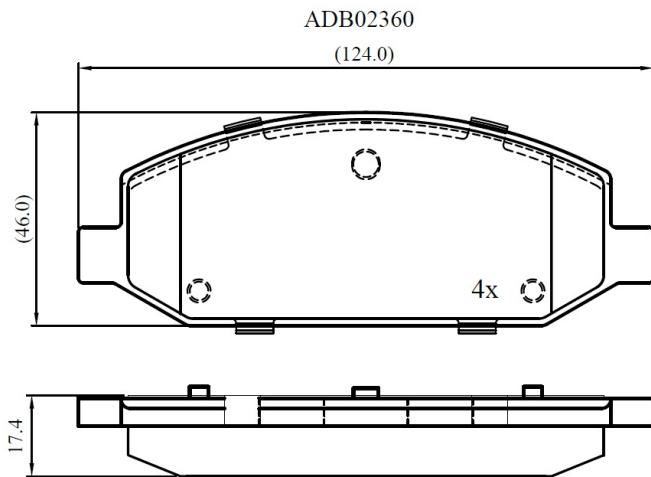

Make: CHEVROLET

Model: Sail

Part Number: ADB02360

Vehicle Manufacturing/Engine:

Specifications

Fitting Position	:	Front
Model Date	:	01/10->
Or. Caliper	:	
WVA	:	

FMSI	:	
Length	:	124
Width	:	46
Thickness	:	17.4