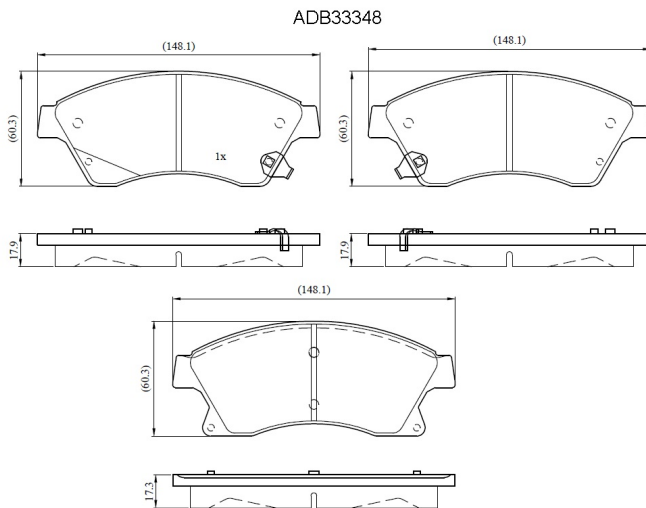

Make: CHEVROLET

Model: SONIC

Part Number: ADB33348

Vehicle Manufacturing/Engine:

Specifications

Fitting Position	:	Front
Model Date	:	12-
Or. Caliper	:	

WVA	:	
FMSI	:	8697-D1522
Length	:	147.8
Width	:	60.3
Thickness	:	17.9